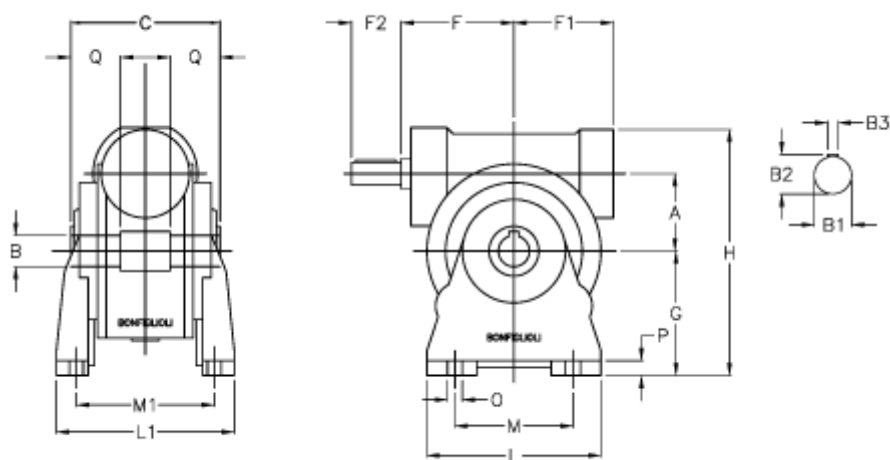

Article number: 3901250015200

Description: Worm gear with solid input shaft  
VF 250A-15-HS

## Measures

a	= 250.0	F1	= 318	P	= 30
B	= 110	g	= 380	Q	= 85.0
B1 E7	= 55	H	= 750		
B2	= 59.0	L	= 520		
B3 H9	= 16	L1	= 380		
C	= 320	m	= 400		
Description	= VF 250A-xx-HS	M1	= 310.0		
F	= 276.0	O	= 33.0		